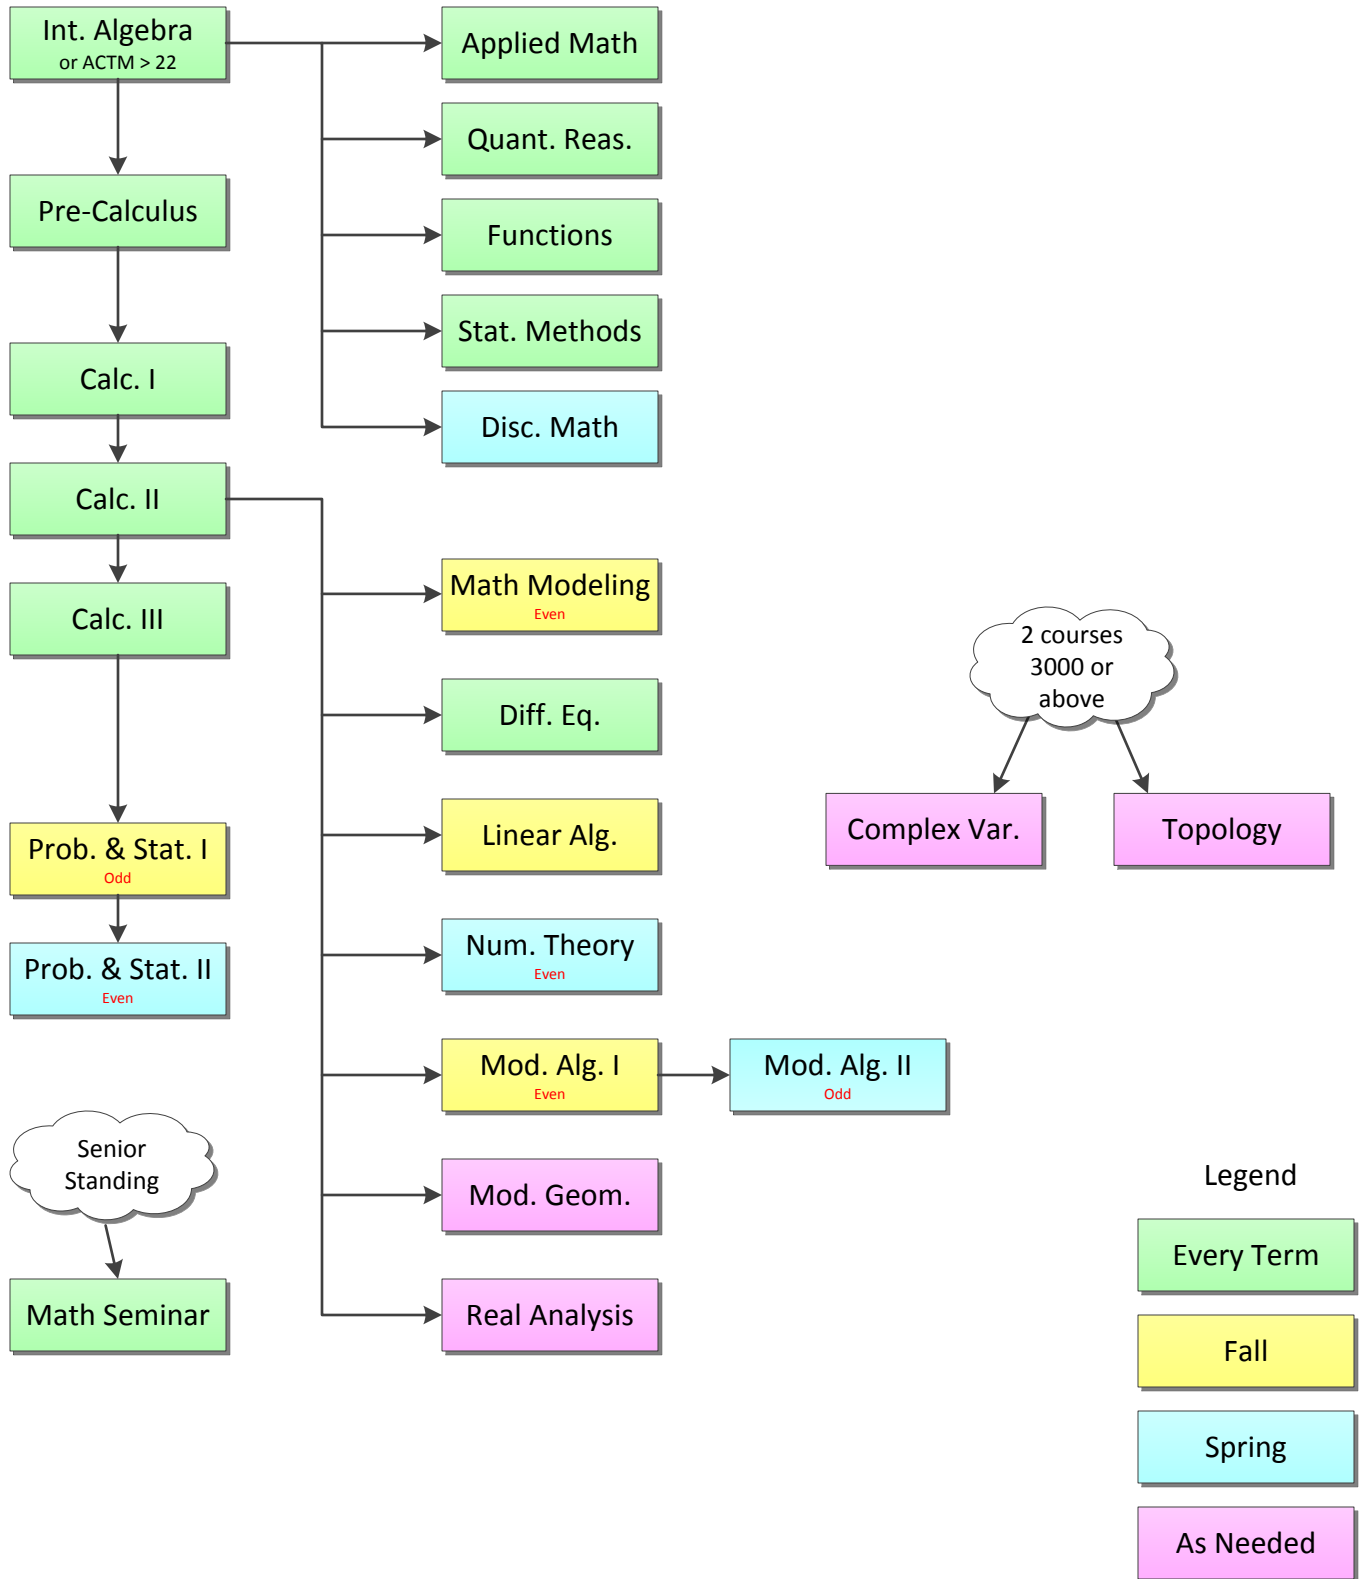

Oklahoma Christian University

Mathematics Course Offerings

Notes:

1. Semesters indicated for course offerings are tentative. The actual scheduling of courses may differ from this document.
2. The course color indicates whether the course is offered during fall, spring or both semesters. Additionally, courses labeled "Even" are offered only during the indicated semester on even-numbered years; courses labeled "Odd" are offered only in odd-numbered years.