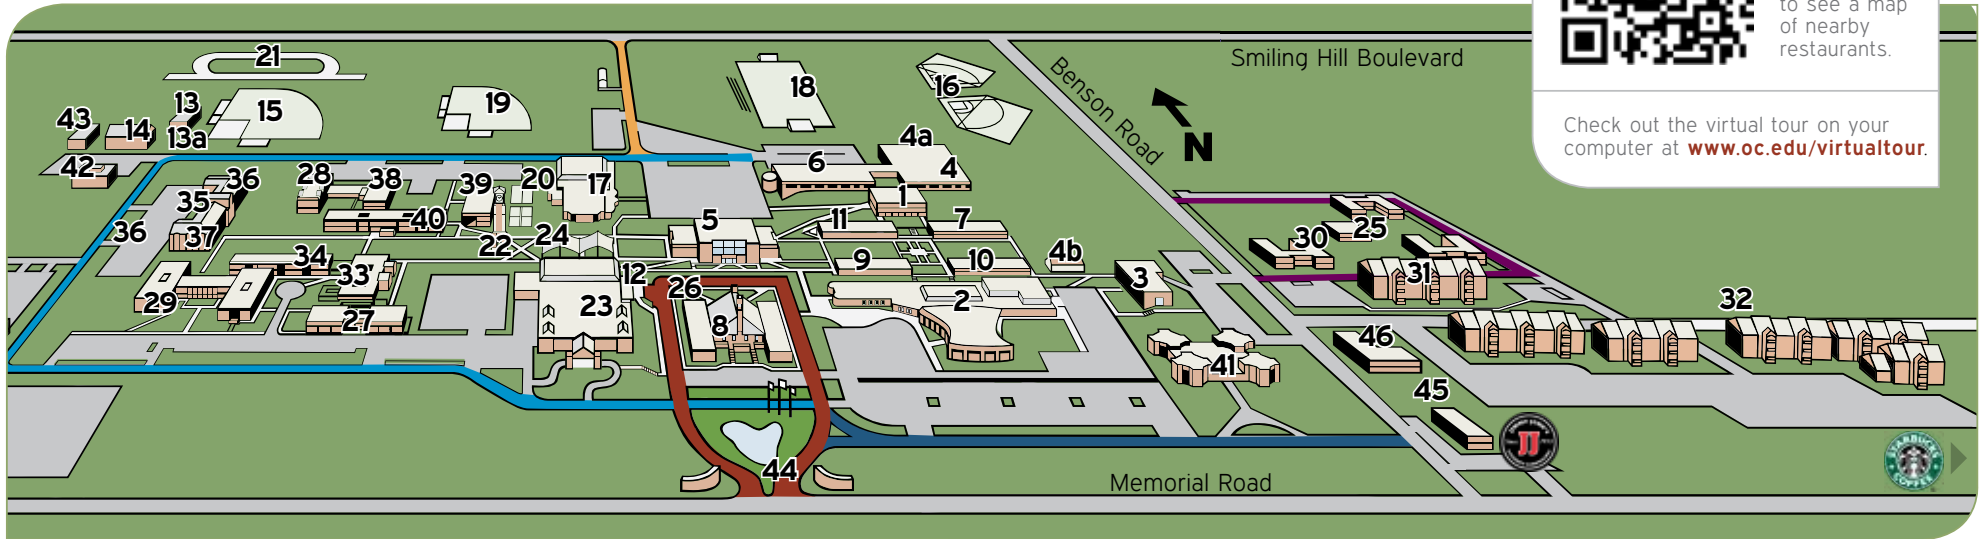

CAMPUS MAP

Oklahoma Christian University, 2501 E. Memorial Road, Edmond, OK 73013

Scan the barcode with a QR Reader on your smartphone to see a map of nearby restaurants.

Check out the virtual tour on your computer at www.oc.edu/virtualtour.

STUDENT SERVICES AND HANGOUTS

- 22** Freede Centennial Tower
- 23** Gaylord University Center
 - Bookstore
 - Student Life Office
 - Gaylord Room
 - Counseling Center
 - Welcome Center
 - Mail Center
 - Student Government Association
 - University Dining
- 24** Lawson Commons / McGraw Pavilion
- 25** Nowlin Center
- 26** Thelma Gaylord Forum

LIVING QUARTERS

- 27** Honors House at Davison Hall
- 28** Fails Hall
- 29** Gunn-Henderson Hall
- 30** University Village Phases 2-3-4

- 31** McNally House
 - 32** University Village Phase 6 (A-B-C-D)
 - 33** Tinius Hall East
 - 34** Tinius Hall West
 - Residence Life Office
 - 35** University House Guest Room
 - 36** University House North
 - 37** University House South
 - 38** Warlick Hall
 - 39** Wilson Hall East
 - 40** Wilson Hall West
- OTHER**
- 41** Enterprise Square
 - Academy of Leadership & Liberty
 - Give A Goat / Wishing Well
 - 42** Central Plant
 - 43** Physical Plant Services
 - 44** Main Entrance
 - 45** Heritage Village
 - Campus Police
 - The Christian Chronicle
 - 46** Heritage Plaza
 - Eagle Community Clinic
 - International Programs

STREET NAMES

- LR Wilson Way
- Baird Loop
- Johnson Drive
- Jacobs Court
- Presidential Road