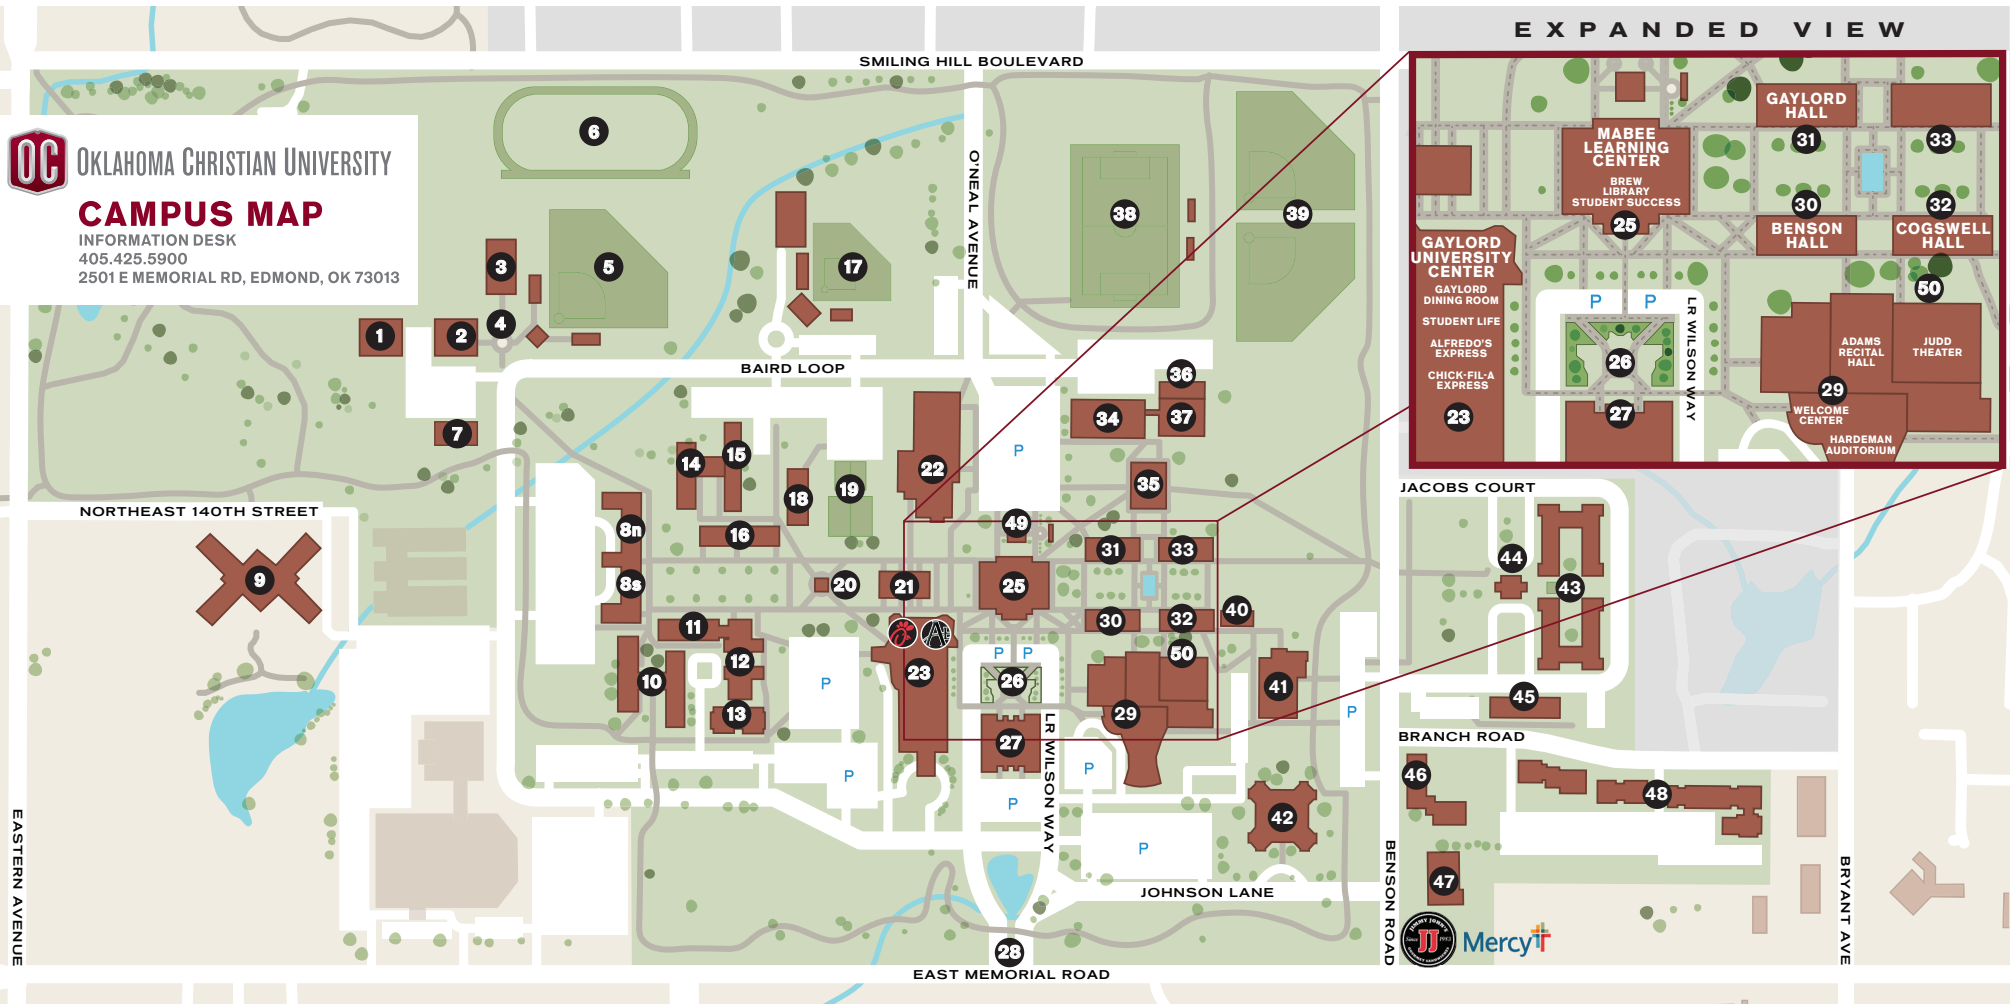

CAMPUS MAP

INFORMATION DESK
405.425.5900
2501 E MEMORIAL RD, EDMOND, OK 73013

QUICK FINDS

- 31 UNDERGRAD ADMISSIONS - 2ND FLOOR
- 25 BEAM LIBRARY
- 30 BENSON HALL
- 46 FINANCIAL SERVICES
- 23 GAYLORD DINING ROOM
- 42 GRADUATE RECRUITING & ADVANCED DEGREE SERVICES
- 29 PHILLIPS WELCOME CENTER
- 32 REGISTRAR

- 29 Adams Recital Hall
- 31 Admissions - 2nd Floor
- 31 Advancement
- 23 Alfredo's Express
- 31 Alumni - 1st Floor
- 25 Archives - 2nd Floor
- 25 Beam Library
- 33 Baugh Motion Capture Studio
- 30 Benson Hall / Johnson Executive Suites
- 3 Bobby Murcer Indoor Training Facility (Baseball)
- 23 Bookstore
- 29 Box Office
- 25 The Brew (Coffee Shop) - 2nd Floor
- 46 Business Office
- 47 Campus Police
- 46 Career Services
- 27 Center for Global Missions

- 20 Freede Centennial Tower
- 22 Fitness Center (The Dub)
- 29 Garvey Center
- 23 Gaylord Dining Room
- 31 Gaylord Hall
- 23 Gaylord University Center
- 23 Gotcher Dining Room
- 41 Graduate School of Business
- 34 Graduate School of Engineering
- 27 Graduate School of Theology
- 29 Hardeeman Auditorium
- 49 Hartman Place (Remembrance Area)
- 41 Harvey Business Center
- 32 Help Desk
- 46 Heritage Plaza
- 47 Heritage Village
- 37 Herold Science Hall
- 25 Honors Program - 1st Floor
- 46 Human Resources
- 32 Information Technology Services
- 27 Intergenerational Faith Center
- 31 International Programs - 2nd Floor
- 39 Jackson Family Intramural Fields
- 29 Judd Theatre
- 42 Junior Lorentz Golf Center
- 36 Kim Gaither Center for Biology
- 21 Lawson Commons
- 17 Lawson Softball Complex / Heath Field
- 25 Library Research

- 32 Support Central
- 22 Swimming Pool
- 22 Team OC
- 31 Telecounseling
- 19 Tennis Courts - Sand Volleyball
- 26 Thelma Gaylord Forum
- 50 Tony's Alley
- 23 University Dining
- 47 University Services
- 33 Vose Hall
- 6 Vaughn Track
- 27 Williams-Branch Center for Biblical Studies