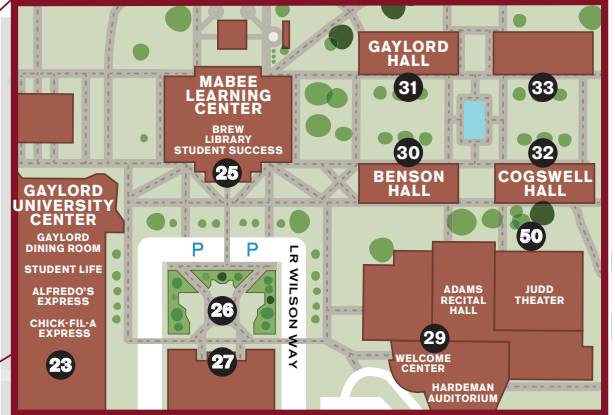

CAMPUS MAP

INFORMATION DESK
405.425.5900
2501 E MEMORIAL RD, EDMOND, OK 73013

QUICK FINDS

- 31 UNDERGRAD ADMISSIONS - 2ND FLOOR
- 25 BEAM LIBRARY
- 30 BENSON HALL
- 46 FINANCIAL SERVICES
- 23 GAYLORD DINING ROOM
- 42 GRADUATE RECRUITING & ADVANCED DEGREE SERVICES
- 29 PHILLIPS WELCOME CENTER
- 32 REGISTRAR

- 29 Adams Recital Hall
- 31 Admissions - 2nd Floor
- 31 Advancement
- 23 Alfredo's Express
- 31 Alumni - 1st Floor
- 25 Archives - 2nd Floor
- 25 Beam Library
- 33 Baugh Motion Capture Studio
- 30 Benson Hall / Johnson Executive Suites
- 3 Bobby Murcer Indoor Training Facility (Baseball)
- 23 Bookstore
- 29 Box Office
- 25 The Brew (Coffee Shop) - 2nd Floor
- 46 Business Office
- 47 Campus Police
- 46 Career Services
- 27 Center for Global Missions

- 7 Central Plant
- 23 Chick-fil-A Express
- 25 Children's Library - 3rd Floor
- 47 The Christian Chronicle
- 27 Church Resources
- 32 Cogswell-Alexander Hall
- 27 College of Biblical Studies
- 41 College of Business Administration
- 34 College of Engineering & Computer Science
- 27 College of Liberal Arts
- 37 College of Natural & Health Sciences
- 47 Counseling Center
- 29 Cox Digital Studio
- 2 David Smith Athletic Center (The Barn)
- 35 Davison American Heritage Building (DAH)
- 29 Dept. of Art & Design
- 29 Dept. of Biology
- 37 Dept. of Chemistry & Physics
- 29 Dept. of Communication
- 35 Dept. of History & Political Science
- 25 Dept. of Language & Literature
- 29 Dept. of Music
- 35 Dept. of Psychology & Family Science
- 5 Dobson Baseball Field
- 25 Disability Services - 2nd Floor
- 32 Eagle Works
- 42 Enterprise Square
- 29 Events Management
- 46 Financial Services

- 32 Support Central
- 22 Swimming Pool
- 22 Team OC
- 31 Telecounseling
- 19 Tennis Courts - Sand Volleyball
- 26 Thelma Gaylord Forum
- 50 Tony's Alley
- 23 University Dining
- 47 University Services
- 33 Vose Hall
- 6 Vaughn Track
- 27 Williams-Branch Center for Biblical Studies